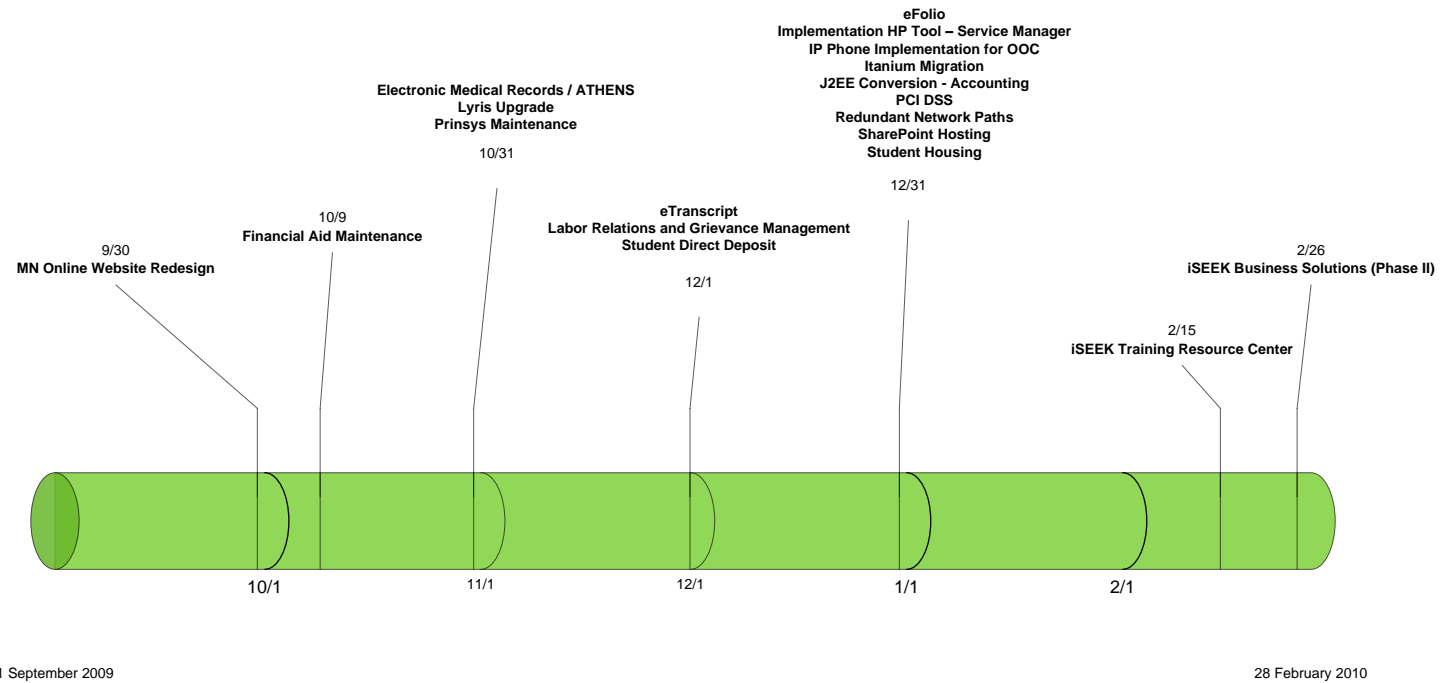

ITS Workplan Timeline

Estimated Implementation Timeline

Updated: September 21, 2009

1 September 2009

28 February 2010