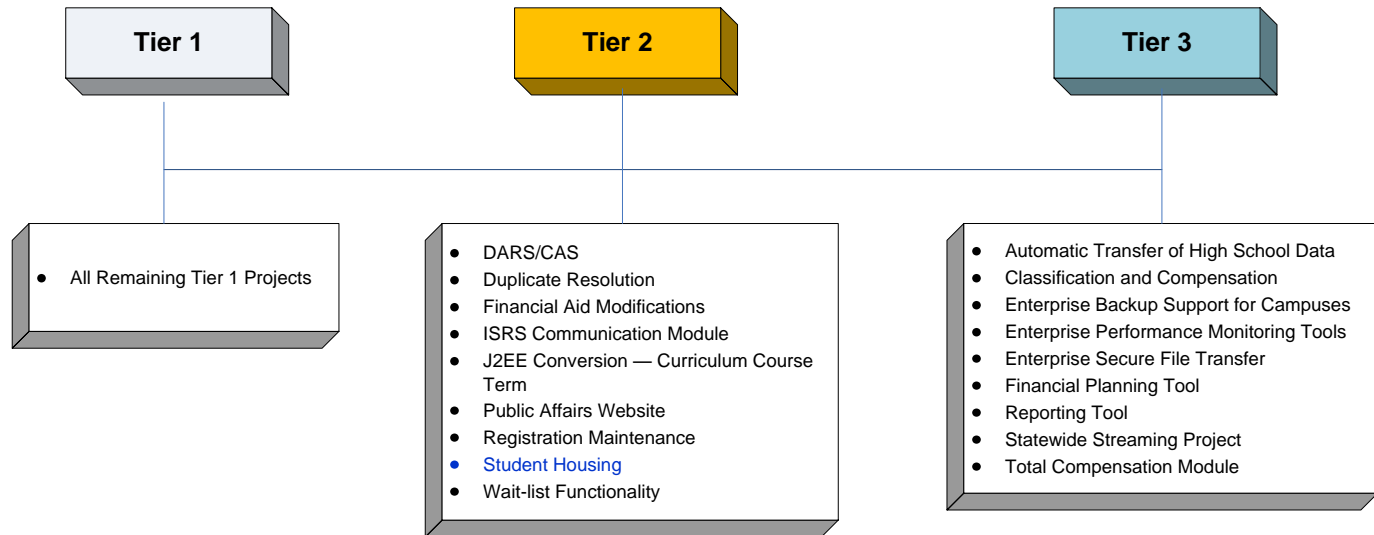

ITS Workplan

Updated: October 22, 2009

ITS Workplan

Updated: October 22, 2009

Key

Blue = maintenance projects
Black = new projects