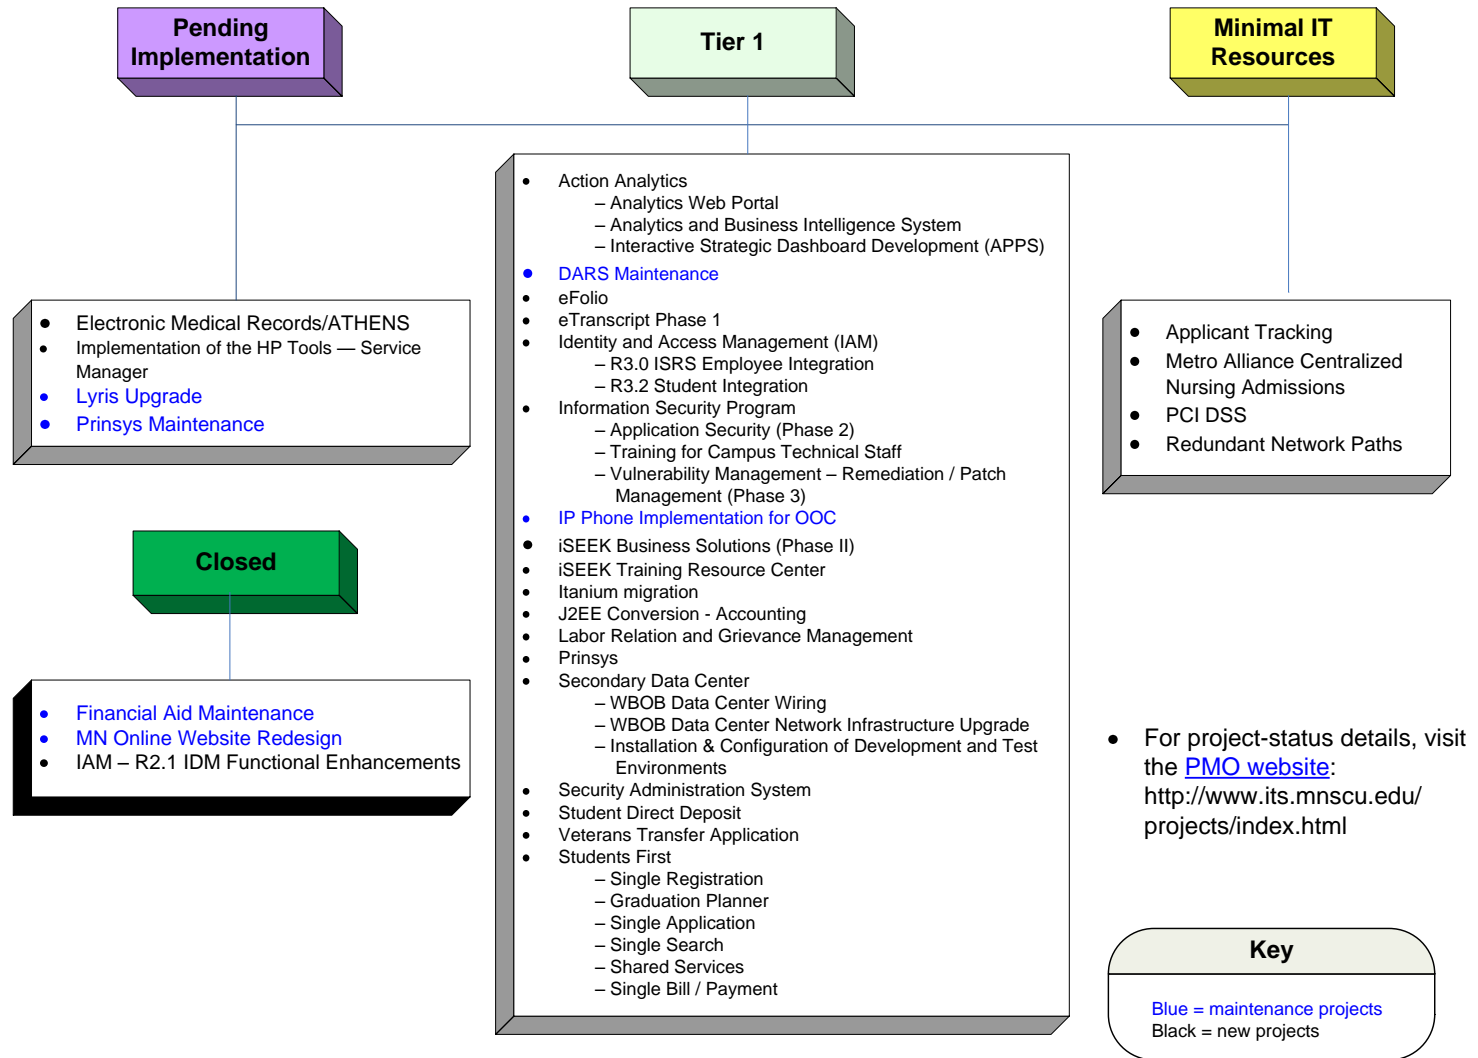

ITS Workplan

Updated: October 22, 2009

ITS Workplan

Updated: October 22, 2009

Key

Blue = maintenance projects
Black = new projects